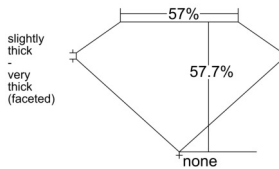

GIA®

FACSIMILE

GIA REPORT 1525113411

Verify this report at GIA.edu

GIA NATURAL DIAMOND DOSSIER®

May 10, 2025
GIA Report Number 1525113411
Shape and Cutting Style ..... Heart Brilliant
Measurements ..... 5.64 x 6.33 x 3.65 mm

GRADING RESULTS

Carat Weight ..... 0.75 carat
Color Grade I
Clarity Grade VS1

ADDITIONAL GRADING INFORMATION

Polish ..... Excellent
Symmetry ..... Excellent
Fluorescence ..... Faint
Clarity Characteristics ..... Feather, Pinpoint
Inscription(s): GIA 1525113411

PROPORTIONS

Profile not to actual proportions

GRADING SCALES

GIA COLOR SCALE		GIA CLARITY SCALE			
COLORLESS	D	VERY VERY SLIGHTLY INCLUDED	FLAWLESS		
	E		INTERNALLY FLAWLESS		
	F	VERY SLIGHTLY INCLUDED	VVS₁		
	G		VVS₂		
	H		VS₁		
	NEAR COLORLESS	I	SLIGHTLY INCLUDED	VS₂	
		J		SI₁	
		FAINT	K	INCLUDED	SI₂
			L		I₁
			M		I₂
VERT LIGHT	N	LIGHT	I₃		
	O				
	P				
	Q				
	R